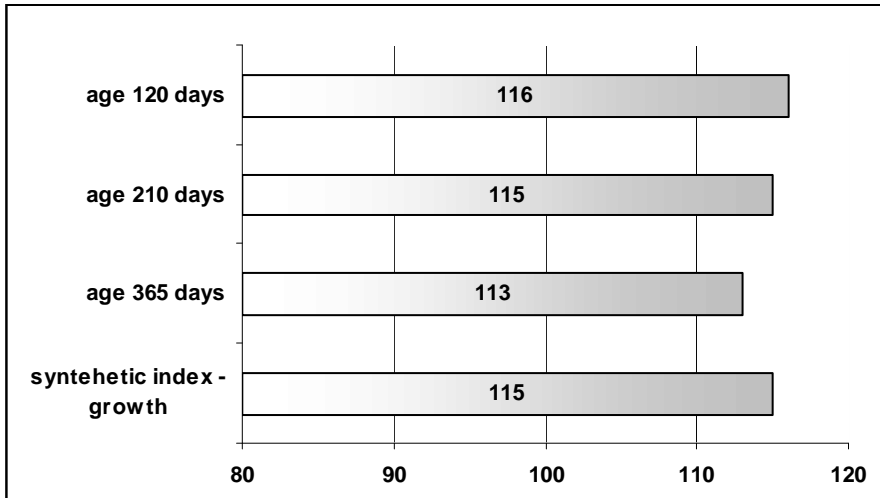

estimation

CALVING:

PERFORMANCE TEST (weight)

120 days	234 kg
210 days	280 kg
365 days	657 kg
daily gain since birth	1687 g
daily gain in test	--

BREEDING VALUES CONFORMATION

HEIGHT	112
LENGTH	116
WEIGHT	120
BODY CAPACITY	126
MUSCLING	126
BREEDING TYPE	127

Exterior evaluation										
Conformation			Body capacity			Muscularity			Breeding type	Total
VT	DT	HM	PŠ	HH	DZ	PL	HŘ	ZÁ		
7	8	10	7	8	8	8	8	8	8	80

Explanatory note:

VT - height, DT - length, HM - weight, PŠ - chest width, HH - chest depth, DZ - pelvis length, PL - shoulder, HŘ - top line, ZÁ - Thias