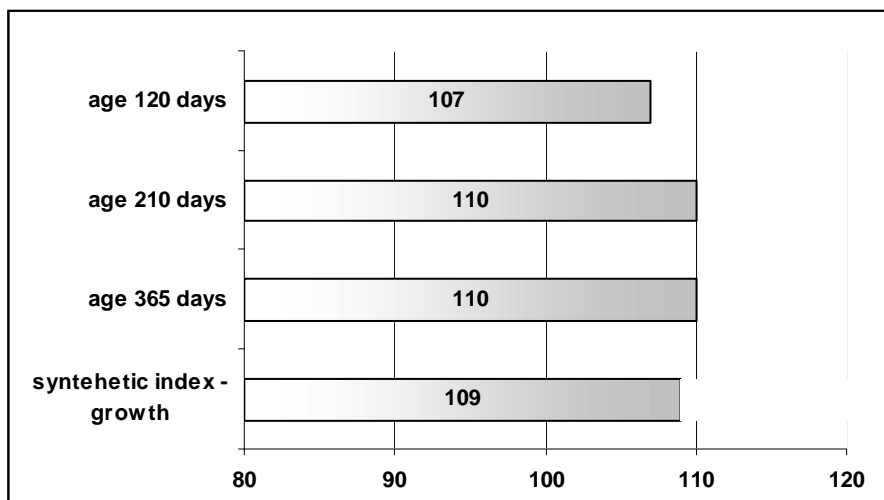

Milos Voltage Lass 48T

CZ203274932

GLOBAL 72m 508

Corp Creek Stacie 66

HEMOGLOBIN z Podlesí

Milos Voltage Lass 12K

HEREFORD

RELATIVE BREEDING VALUES – DIRECT EFFECT (Czech Republic, 6/2016)

estimation

CALVING:

difficult

normal

easy

PERFORMANCE TEST (weight)

120 days	212 kg
210 days	350 kg
365 days	673 kg
daily gain since birth	1751 g
daily gain in test/index	2375 g

BREEDING VALUES CONFORMATION

HEIGHT	122
LENGTH	125
WEIGHT	133
BODY CAPACITY	127
MUSCLING	126
BREEDING TYPE	126

Exterior evaluation

Conformation			Body capacity			Muscularity			Breeding type	Total
VT	DT	HM	PŠ	HH	DZ	PL	HŘ	ZÁ		
10	8	10	7	8	7	8	8	7	8	81