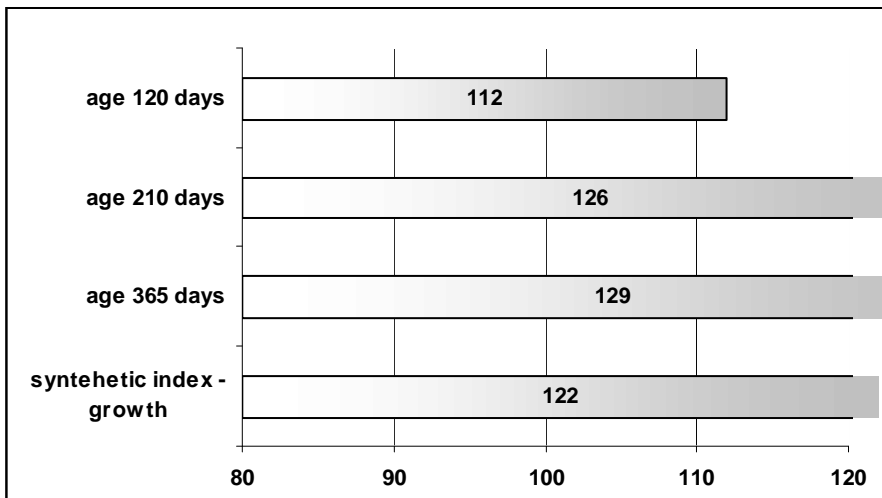

Norma z Meziboří

CZ 210983961

Rouky ZTI-433

FR 8541871422

IMPAIR ZCH-388

Idolka z Meziboří

CHAROLAIS

RELATIVE BREEDING VALUES – DIRECT EFFECT (CZE, 9/2017)

estimation

CALVING:

PERFORMANCE TEST

120 days	229 kg
210 days	416 kg
365 days	676 kg
daily gain since birth	1772 g
daily gain in test	2075 g

BV - Conformation

HEIGHT	119
LENGTH	121
WEIGHT	111
BODY CAPACITY	112
MUSCLING	107
BREEDING TYPE	111