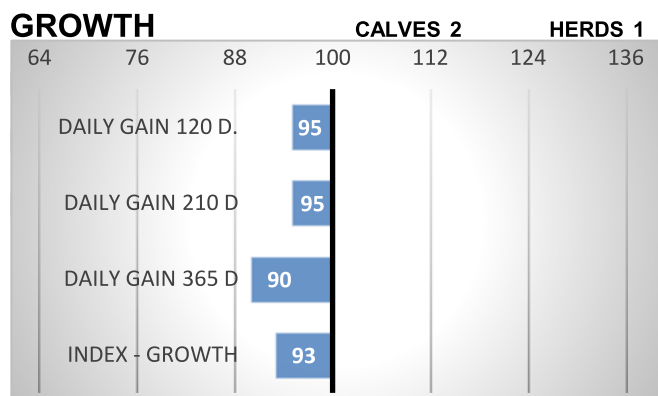

CALVING

RELATIVE BREEDING VALUES - CZE

12/2024

CONFORMATION

Compact, well muscled bull.
Two famous Belgian sires in his pedigree.

Breeding type. Ideal for crossing.

PERFORMANCE TEST

| | |
|----------------------|--------|
| weight 120 d | 171 kg |
| weight 210 d. | 282 kg |
| weight 365 d | 484 kg |
| daily gain in test | 1450 g |
| daily g. since birth | 1199 g |