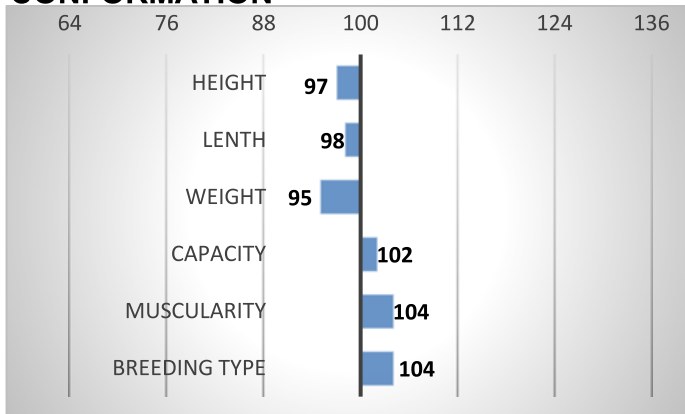

CALVING

RELATIVE BREEDING VALUES - CZE

12/2024

CONFORMATION

Compact, well muscled bull.
Two famous Belgian sires in his pedigree.

Breeding type. Ideal for crossing.

PERFORMANCE TEST

| | |
|----------------------|--------|
| weight 120 d | 171 kg |
| weight 210 d. | 282 kg |
| weight 365 d | 484 kg |
| daily gain in test | 1450 g |
| daily g. since birth | 1199 g |

EXTERIOR EVALUATION

| Frame | | | Body capacity | | | Muscularity | | | Breeding type | Total |
|-------|----|----|---------------|----|----|-------------|----|----|---------------|-------|
| VT | DT | HM | PŠ | HH | DZ | PL | HŘ | ZÁ | | |
| 7 | 6 | 8 | 6 | 6 | 8 | 6 | 6 | 7 | 8 | 67 |