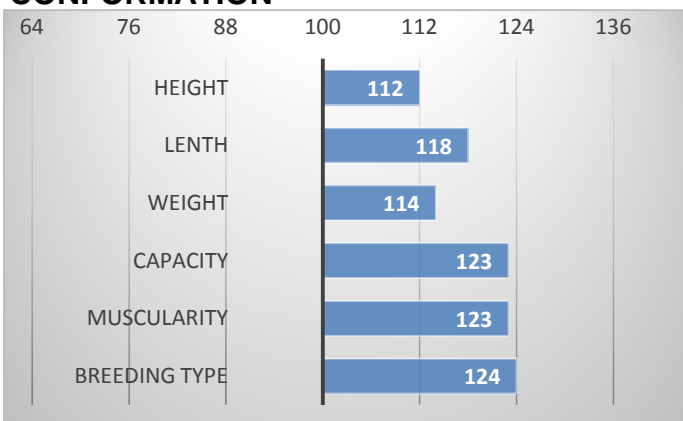

GROWTH

CALVES 0

HERDS 0

CONFORMATION

Chianti excels in all parameters of the conformation, he has got big frame, capacity, outstanding muscularity and bold breeding type.

Chianti V was awarded by 81 points in selection for breeding and his gain in the test was 1808 g!

PERFORMANCE TEST

weight 120 d	214 kg
weight 210 d.	310 kg
weight 365 d	557 kg
daily gain in test	1808 g
daily g. since birth	1383 g

EXTERIOR EVALUATION

Frame			Body capacity			Muscularity			Breeding type	Total
VT	DT	HM	PŠ	HH	DZ	PL	HŘ	ZÁ		
10	8	10	8	8	7	8	7	7	8	81