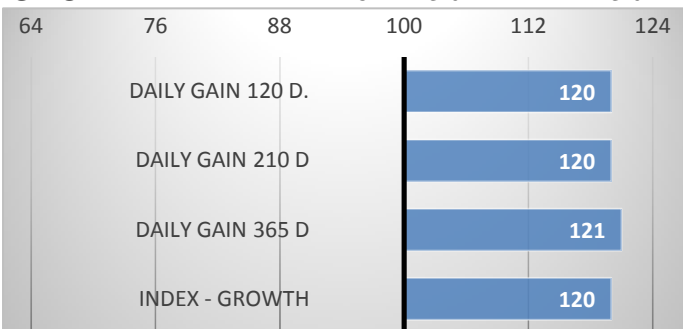

GROWTH

CALVES 0

HERDS 0

CONFORMATION

Chianti excels in all parameters of the conformation, he has got big frame, capacity, outstanding muscularity and bold breeding type.

Chianti V was awarded by 81 points in selection for breeding and his gain in the test was 1808 g!

PERFORMANCE TEST

weight 120 d	214 kg
weight 210 d.	310 kg
weight 365 d	557 kg
daily gain in test	1808 g
daily g. since birth	1383 g

EXTERIOR EVALUATION

Frame			Body capacity			Muscularity			Breeding type	Total
VT	DT	HM	PŠ	HH	DZ	PL	HŘ	ZÁ		
10	8	10	8	8	7	8	7	7	8	81