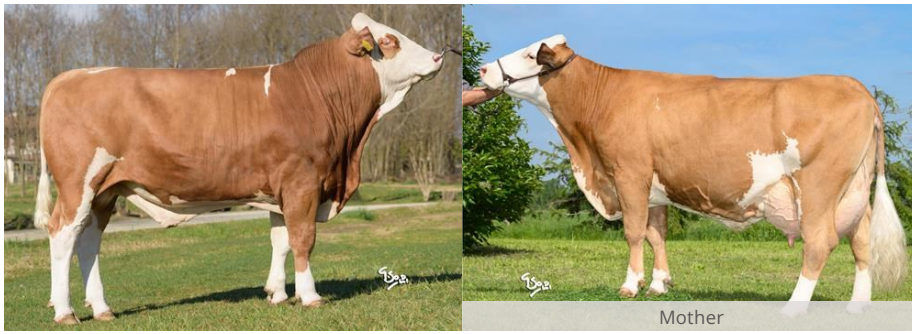

WOODLEY

SB WOODLEY

IT030990432433

* 17.11.2022

Wintertraum *TA x Herzrasen x Vlax

Productions index

IDA	661	Rank	99	Rel. %	61	Daughters	0	Herds	0	K. Cas	AA
Milk kg	710	Fat %	-0.10	Fat kg	19	Proteins %	-0.06	Proteins kg	20	B. Cas	A2A

Type and fitness traits index

Milking speed	111	Calving process	105	Cells	111	Fertility	103	Longevity	110

Exterieur

Trait	Value	Visual Representation
Size	110	Bar chart showing value 110 on a scale from 70 to 130.
Muscularity	99	Bar chart showing value 99 on a scale from 70 to 130.
Feet&Legs	116	Bar chart showing value 116 on a scale from 70 to 130.
Udder	114	Bar chart showing value 114 on a scale from 70 to 130.
Rump height	112	Bar chart showing value 112 on a scale from 70 to 130.
Body depth	105	Bar chart showing value 105 on a scale from 70 to 130.
Back lenght	109	Bar chart showing value 109 on a scale from 70 to 130.
Rump lenght	104	Bar chart showing value 104 on a scale from 70 to 130.
Rump width	97	Bar chart showing value 97 on a scale from 70 to 130.
Rump side view	94	Bar chart showing value 94 on a scale from 70 to 130.
Rear legs side	111	Bar chart showing value 111 on a scale from 70 to 130.
Hock thickness	109	Bar chart showing value 109 on a scale from 70 to 130.
Feet angle	112	Bar chart showing value 112 on a scale from 70 to 130.
Hoof height	116	Bar chart showing value 116 on a scale from 70 to 130.
Fore udder lenght	107	Bar chart showing value 107 on a scale from 70 to 130.
Fore udder attch.	102	Bar chart showing value 102 on a scale from 70 to 130.
Rear udder height	100	Bar chart showing value 100 on a scale from 70 to 130.
Rear udder lenght	99	Bar chart showing value 99 on a scale from 70 to 130.
Suspensory ligm.	105	Bar chart showing value 105 on a scale from 70 to 130.
Udder depth	116	Bar chart showing value 116 on a scale from 70 to 130.
Udder balance	112	Bar chart showing value 112 on a scale from 70 to 130.
Fore teats	90	Bar chart showing value 90 on a scale from 70 to 130.
Teats lenght	103	Bar chart showing value 103 on a scale from 70 to 130.
Teats thickness	115	Bar chart showing value 115 on a scale from 70 to 130.
Rear teats	99	Bar chart showing value 99 on a scale from 70 to 130.

Beef index

Trait	Value	Visual Representation
Beef index	101	Bar chart showing value 101 on a scale from 70 to 130.
Daily gain	94	Bar chart showing value 94 on a scale from 70 to 130.
Muscularity	105	Bar chart showing value 105 on a scale from 70 to 130.