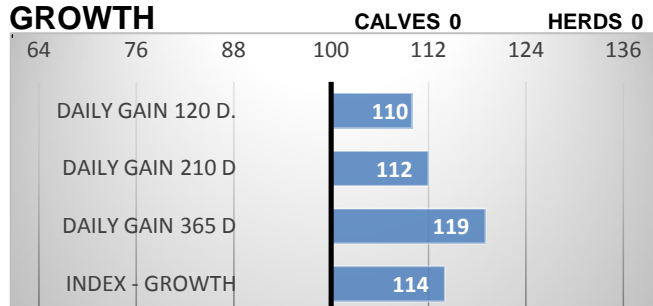

GROWTH

CONFORMATION

Hakim is a homozygously polled grandson of the legendary bull Bavardage. Like his sire Barry, we expect an easy calving. We expect good growing calves, with above average muscling and milky daughters.

PERFORMANCE TEST

weight 120 d	218 kg
weight 210 d.	335 kg
weight 365 d	576 kg
daily gain in test	1525 g
daily g. since birth	1432 g

EXTERIOR EVALUATION

Frame			Body capacity			Muscularity			Breeding type	Total
VT	DT	HM	PŠ	HH	DZ	PL	HŘ	ZÁ		
7	8	10	7	8	6	7	7	7	7	74