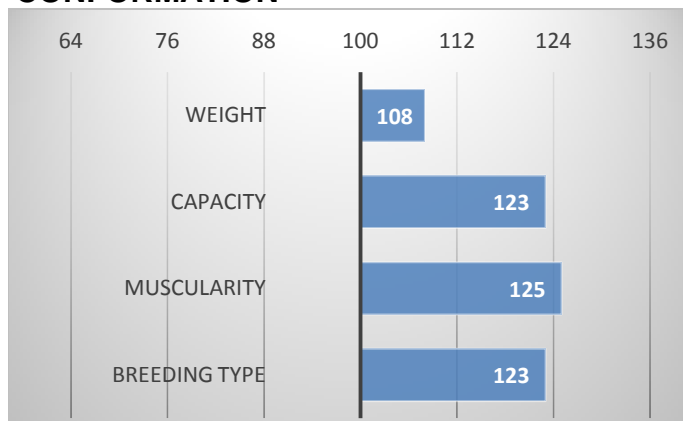

GROWTH

CONFORMATION

Hakim is a homozygously polled grandson of the legendary bull Bavardage. Like his sire Barry, we expect an easy calving. We expect good growing calves, with above average muscling and milky daughters.

PERFORMANCE TEST

weight 120 d	218 kg
weight 210 d.	335 kg
weight 365 d	576 kg
daily gain in test	1525 g
daily g. since birth	1432 g

EXTERIOR EVALUATION

Frame			Body capacity			Muscularity			Breeding type	Total
VT	DT	HM	PŠ	HH	DZ	PL	HŘ	ZÁ		
7	8	10	7	8	6	7	7	7	7	74