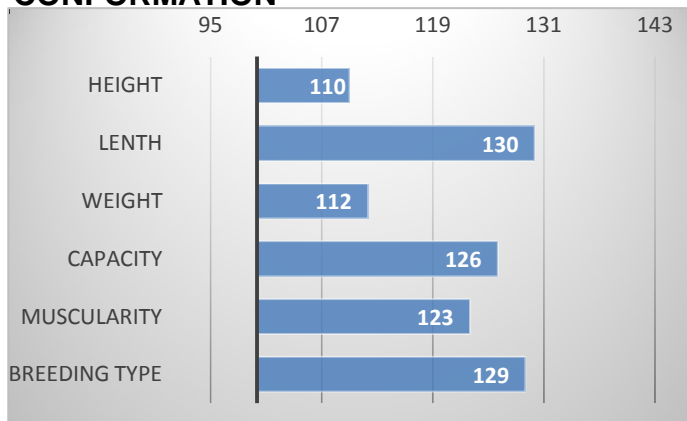

3/2024

GROWTH

CALVES 0

HERDS 0

CONFORMATION

PERFORMANCE TEST

weight 120 d	202 kg
weight 210 d.	322 kg
weight 365 d	557 kg
daily gain in test	1641 g
daily g. since birth	1358 g

EXTERIOR EVALUATION

Frame			Body capacity			Muscularity			Breeding type	Total
VT	DT	HM	PŠ	HH	DZ	PL	HŘ	ZÁ		
10	8	10	8	8	8	8	8	8	8	84

acronymes: VT - height, DT - length, HM - weight, PŠ - chest width, HH - chest depth, DZ - pelvis length, PL - shoulder, HŘ - top line, ZÁ - Thigs